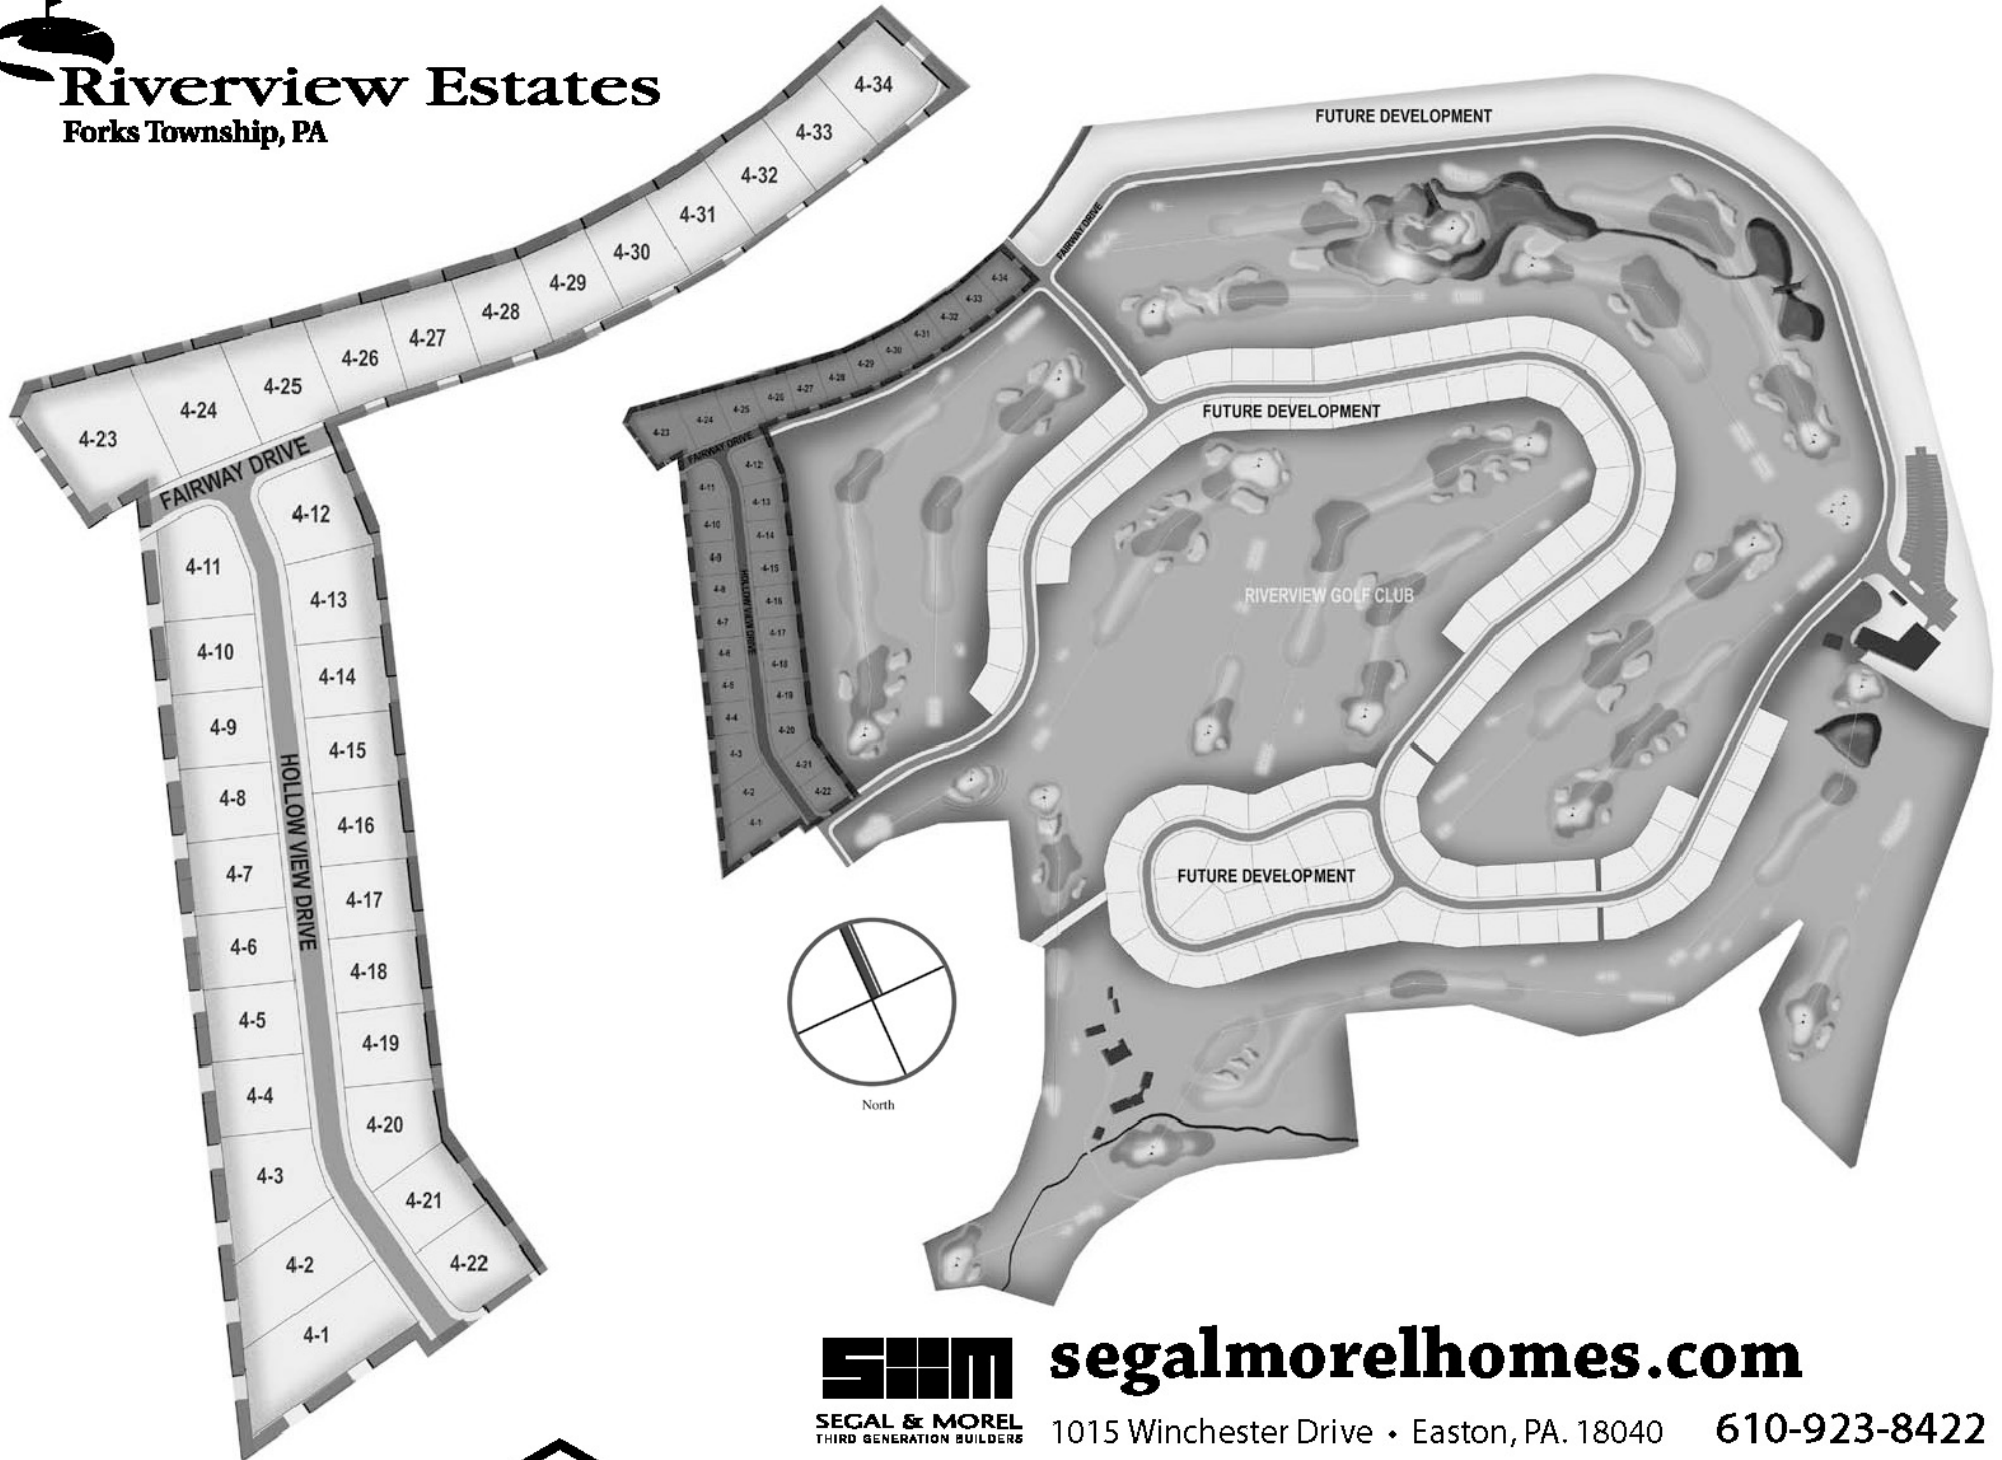

Riverview Estates

Forks Township, PA

segalmorelhomes.com

SEGAL & MOREL
THIRD GENERATION BUILDERS

1015 Winchester Drive • Easton, PA. 18040 610-923-8422

The builder reserves the right as its sole discretion to make changes or modifications to prices, floor plans, features, specifications, exterior color schemes, policies, guidelines, dates, literature, maps, material, home sites released and plans designated on each home site without notice or obligation. All renderings, floor plans and maps are artist's conceptions and are not intended to be an actual depiction of the buildings, fencing, walks, driveways or landscaping and are not to scale. 242216 4/12